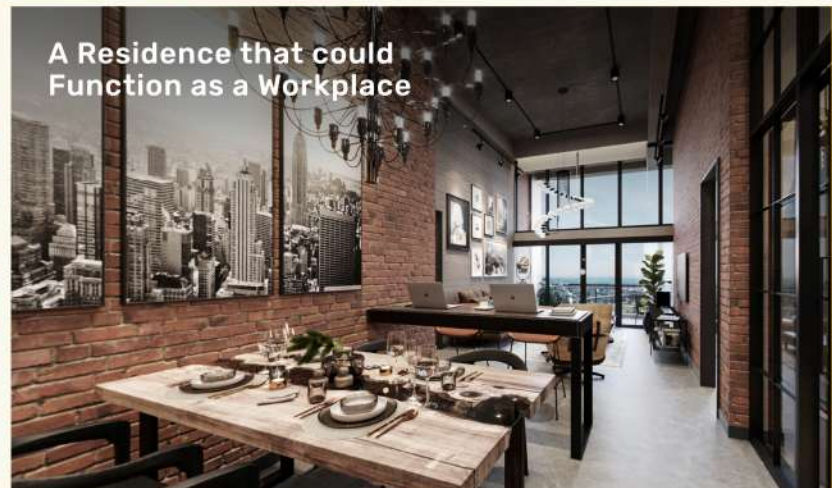

WORK FROM HOME  
WITH YOUR OWN  
FLEXIBLE  
LIVING SPACE

Starting Rp **942** million

SOHO NEW YORK

*Signature*

Outdoor Balcony for Your Sanctuary

Double Floor Glass for Maximum View

Cross Ventilation for Healthy Airflow

A Residence that could Function as a Workplace

A Perfect Pair of Business & Living

Signature

SOHO NEW YORK

5 ROOMS

Special Features: Outdoor Balcony

FOR BUSINESS

Special Features: Double Access