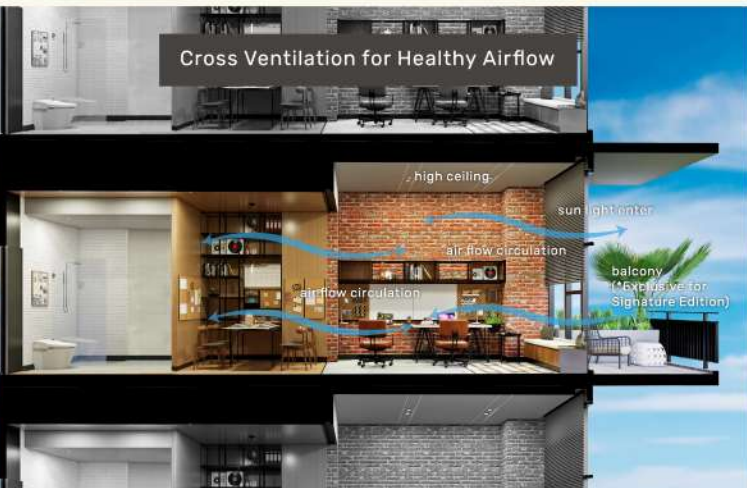

WORK FROM HOME  
WITH YOUR OWN  
FLEXIBLE  
LIVING SPACE

Starting Rp **942** million

SOHO NEW YORK

*Signature*

Outdoor Balcony for Your Sanctuary

Double Floor Glass for Maximum View

Cross Ventilation for Healthy Airflow

A Residence that could Function as a Workplace

A Perfect Pair of Business & Living

Signature

SOHO NEW YORK

5 ROOMS

Special Features: Outdoor Balcony

FOR BUSINESS

Special Features: Double Access