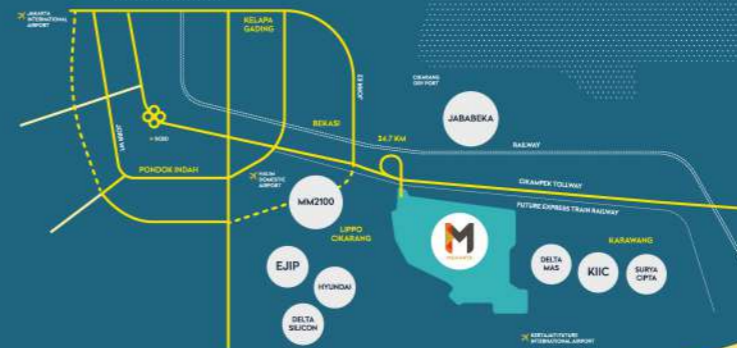

60%
More Space
More Fun

4.8 m Height

WORK FROM HOME
WITH YOUR OWN
FLEXIBLE
LIVING SPACE

Starting Rp **359** million

EASTERN CORRIDOR WITH EXTRAORDINARY ECONOMIC GROWTH

Surrounded by
Fortune 500
Companies
in 10 industrial
estates

- 4,000 multinational companies
- 1 million annual car production
- 10 million annual motor production
- 100,000 entrepreneurs
- 100,000 Managers
- 12,000 foreign workers

www.Meikarta.com

[@ TheMeikarta](#)

[Meikarta](#)

Informasi lebih lanjut:

SOHO
NEW YORK

The 'New-Normal' Lifestyle